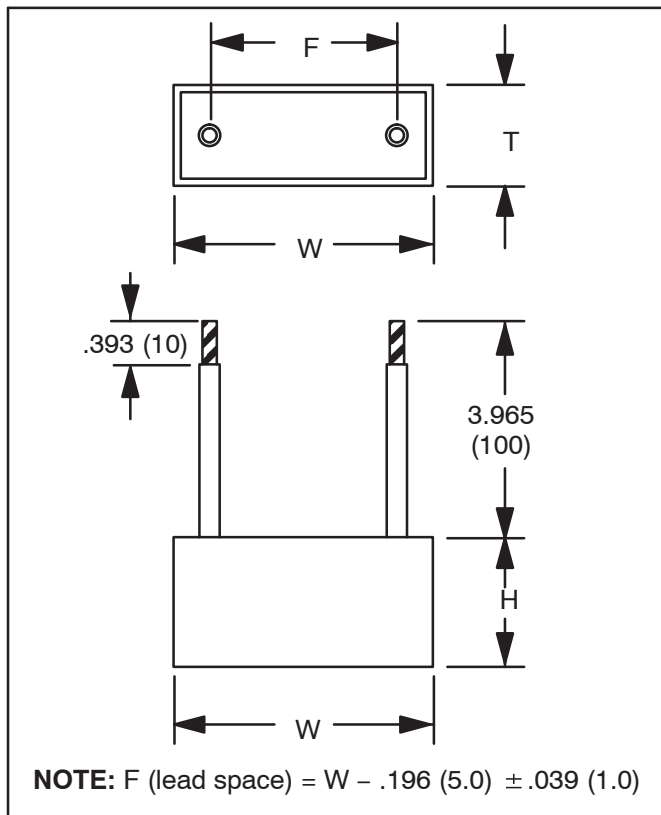

### PERFORMANCE SPECIFICATIONS

**Operating Temperature Range:** –25°C to +70°C

**Insulation Resistance (at 20°C):**

Between Terminals:  $\geq 1000M\Omega$   
 Between Terminals and Case:  $\geq 2000M\Omega$