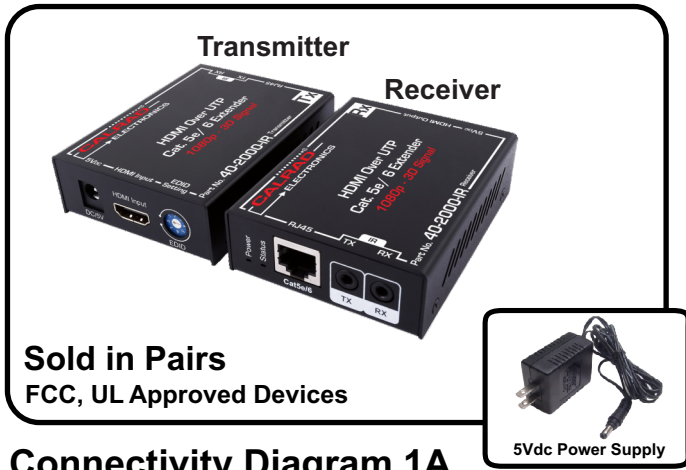

For technical assistance call: **323-465-2131**
www.calrad.com

40-2000-IR HDMI 1080P BALUN WITH IR OVER SINGLE CAT5e/6 CABLE Brochure & Instruction Sheet

The **40-2000-IR** balun provides a single UTP category 5e/6 cable solution to deliver pristine digital signals from all HDTV formats and signal sources from 480i/p to 1080i/p. Balun technologies are perfect solutions for replacing a standard HDMI cable that is limited to much shorter distances and difficult to route thru walls and cabinets. Balun technology also offers many advantages when HDTV video technology changes by installing new updated video baluns with the latest technology. This balun provides bi-directional IR control with independent IR RX and IR TX jacks.

Sold in Pairs
FCC, UL Approved Devices

Connectivity Diagram 1A.

To RX Jack ———— From Home Automation Control System
40-IRC Interface Cable (Included)