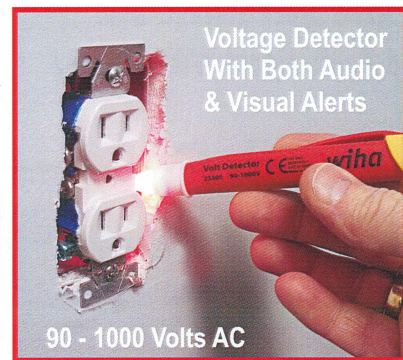

Insulated Set

- Voltage Detector
- Insulated Cutters
- Insulated Pliers

Work Safe & Save 45%

10,000 Volt Tested / 1000 Volt Rated

Insulated Pliers & Cutters

Affordable Personal Protection

According to the Electrical Safety Foundation (ESFI) more than 30,000 Americans experience electrical shock injuries annually. Don't be a statistic! Your personal protection should come first, Check for the presence of voltage and always use insulated tools when working on electrical circuits.

Item No 32982

Three Piece Professional Electricians Insulated Set

- Insulated Diagonal Cutter (6.3"/160mm)
- Insulated Long Nose Pliers (6.3"/160mm)
- Voltage Detector With Both Light & Sound Alerts

CE- CATIII - For 90 to 1000 Volts, Made In Sweden