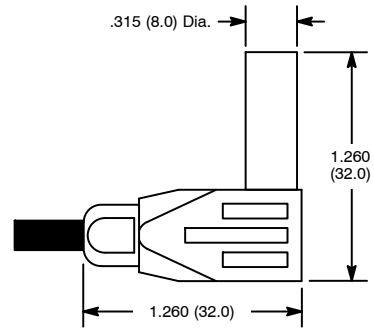

TL-024

Specifications

IEC 1010 Rating: 1000V CAT3 □ 20 Amps