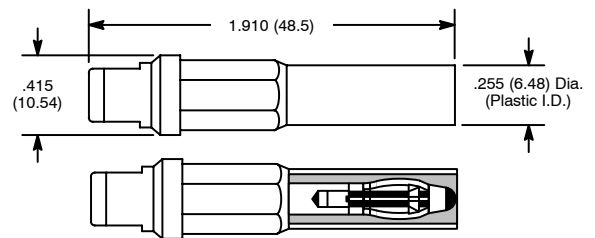

TL-029

Specifications

IEC 1010 Rating: 1000V CAT3, 1500V CAT2, 20 Amps

NEW
NEW