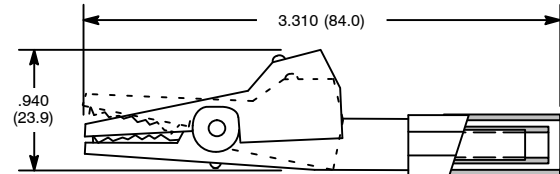

TL-010

Specifications

IEC 1010 Rating: 1000V CAT2 / 600V CAT3 20 Amps
 Maximum Jaw Opening: .945" (24mm)

Crocodile Clip, Small, Fully Insulated

Features

- Accepts All Standard 4mm Test Lead Plugs
- Small Size is Ideal for Connecting to Confined Test Points

NTE Type No.	Color	Diag No.
72-055	Black	TL-011
72-056	Red	TL-011
72-056-KIT	Contains 1 ea. of 72-055 & 72-056	

TL-011

Specifications

Rating: 1000V CAT2, 20 Amps
 Maximum Jaw Opening: .275" (7mm)

Crocodile Clip, Large, Fully Insulated

Features

- UL/CSA Compliant
- Accepts All Standard 4mm Test Lead Plugs
- Wide Jaw Opening & Special Tooth Design Assures Firm Grip and Electrical Contact

NTE Type No.	Color	Diag No.
72-057	Black	TL-012
72-058	Red	TL-012
72-058-KIT	Contains 1 ea. of 72-057 & 72-058	

TL-012

Specifications

IEC 1010 Rating: 1000V CAT3 / 600V CAT4 30 Amps
 Maximum Jaw Opening: .866" (22mm)