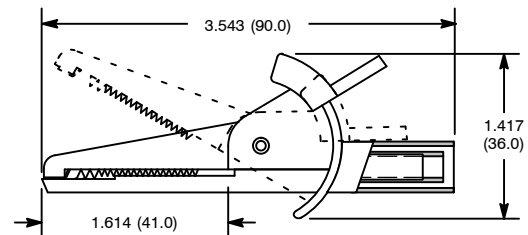

TL-010

Specifications

IEC 1010 Rating: 1000V CAT2 / 600V CAT3 20 Amps
 Maximum Jaw Opening: .945" (24mm)

Crocodile Clip, Small, Fully Insulated

Features

- Accepts All Standard 4mm Test Lead Plugs
- Small Size is Ideal for Connecting to Confined Test Points

NTE Type No.	Color	Diag No.
72-055	Black	TL-011
72-056	Red	TL-011
72-056-KIT	Contains 1 ea. of 72-055 & 72-056	

TL-011

Specifications

Rating: 1000V CAT2, 20 Amps
 Maximum Jaw Opening: .275" (7mm)

Crocodile Clip, Large, Fully Insulated

Features

- UL/CSA Compliant
- Accepts All Standard 4mm Test Lead Plugs
- Wide Jaw Opening & Special Tooth Design Assures Firm Grip and Electrical Contact

NTE Type No.	Color	Diag No.
72-057	Black	TL-012
72-058	Red	TL-012
72-058-KIT	Contains 1 ea. of 72-057 & 72-058	

TL-012

Specifications

IEC 1010 Rating: 1000V CAT3 / 600V CAT4 30 Amps
 Maximum Jaw Opening: .866" (22mm)