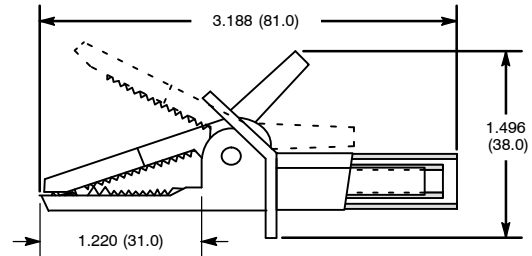

Crocodile Clip, Flanged, Fully Insulated

Features

- UL/CSA Compliant
- Accepts All Standard 4mm Test Lead Plugs
- Offset Jaw & Special Tooth Design Grips Small an Large Diameter Test Points Securely

NTE Type No.	Color	Diag No.
72-053	Black	TL-010
72-054	Red	TL-010
72-054-KIT	Contains 1 ea. of 72-053 & 72-054	

TL-010

Specifications

IEC 1010 Rating: 1000V CAT2 / 600V CAT3 20 Amps
 Maximum Jaw Opening: .945" (24mm)

Crocodile Clip, Small, Fully Insulated

Features

- Accepts All Standard 4mm Test Lead Plugs
- Small Size is Ideal for Connecting to Confined Test Points

NTE Type No.	Color	Diag No.
72-055	Black	TL-011
72-056	Red	TL-011
72-056-KIT	Contains 1 ea. of 72-055 & 72-056	

TL-011

Specifications

Rating: 1000V CAT2, 20 Amps
 Maximum Jaw Opening: .275" (7mm)

Crocodile Clip, Large, Fully Insulated

TL-012

Specifications

IEC 1010 Rating: 1000V CAT3 / 600V CAT4 30 Amps
 Maximum Jaw Opening: .866" (22mm)