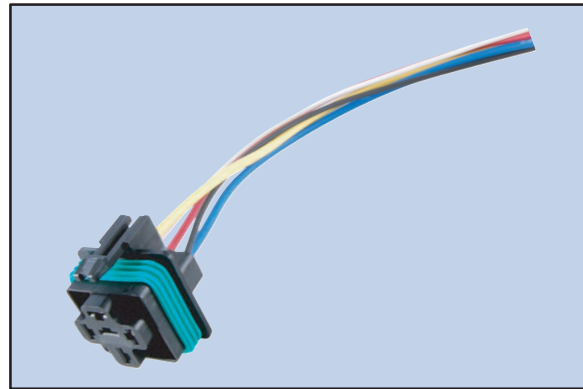

### Features

- For Weatherproof R51 Series Relays
- 18 AWG Coil and 14 AWG Contacts
- 11 Inch Wire Leads

## 5-Pin Weatherproof Automotive Socket w/Wire Leads