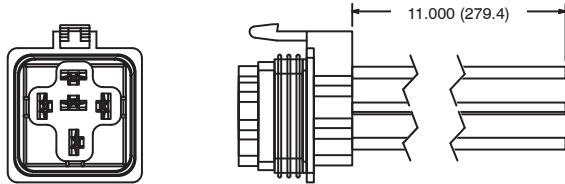

### Features

- For Weatherproof R51 Series Relays
- 18 AWG Coil and 14 AWG Contacts
- 11 Inch Wire Leads