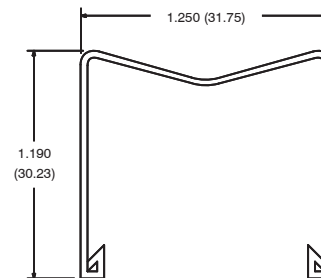

Hold Down Clip