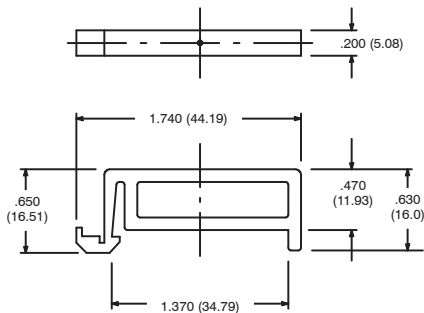

Accessories

R95-126

DIN Rail Pressure Clamp

R95-127

DIN Rail Spacer

R95-128

Prepunched Steel DIN Rail

Features

- Available in 3" Lengths