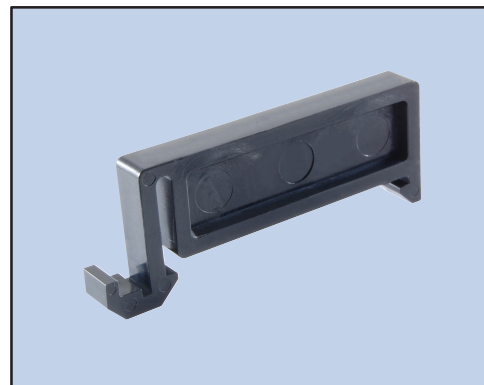

Accessories

R95-126

DIN Rail Pressure Clamp

R95-127

DIN Rail Spacer

R95-128

Prepunched Steel DIN Rail

Features

- Available in 3" Lengths