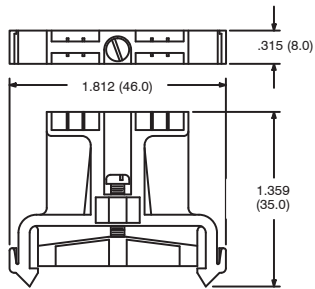

Accessories

R95-126

DIN Rail Pressure Clamp

R95-127

DIN Rail Spacer

R95-128

Prepunched Steel DIN Rail

Features

- Available in 3" Lengths