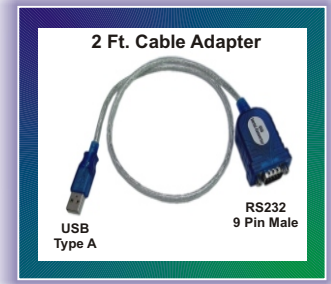

Perfect for Programming Universal Remote Controls

72-UC-320
RS232 to USB Adapter
Plugs into a USB port on Windows 98/ME/2K/XP, Vista, Mac 10.x. PC Draws its power from the USB connection, a power adapter is not required. Supports data rates up to 5000 Kbps, USB suspend condition, one RS-232 male DB9 port to USB type a plug. USB Driver Disk for WIN98/ME/2K and XP.