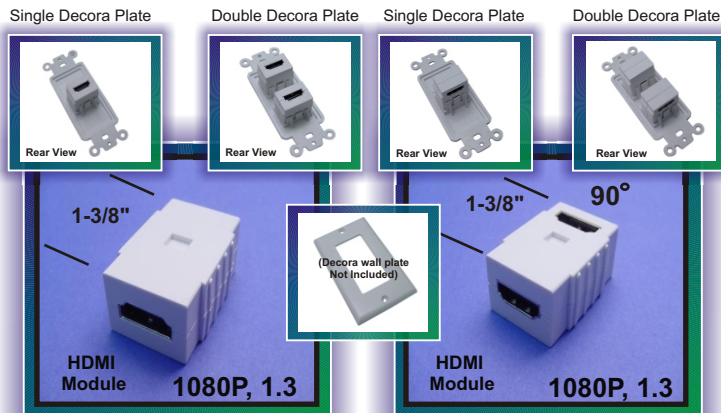

**New Products**  
**Audio Video Accessories**

**28-168-1 (1 Port)**  
**28-168-2 (2 Port)**  
Decora Wall plate with Straight Snap-In HDMI Female to Female Coupler  
1 or 2 port Decora style wall plates, with Female/Female gold plated HDMI gender changer module so you can use standard HDMI cables. 1.3b Certified, Color: White.

**28-169-1 (1 Port)**  
**28-169-2 (2 Port)**  
Decora Wall plate with 90 Degree Snap-In HDMI Female to Female Couplers  
1 or 2 port Decora style wall plates, with 90 degree (Right Angle) Female/Female HDMI gender changer module so you can use standard HDMI cables inside walls without having to bend your cables at angles that could damage them. Includes a single or double Decora plate. 1.3b Certified, Color: White.

**28-166K**  
Keystone HDMI 1.3b Female to Female Insert  
Fits in a standard keystone cutout, 1.3b Certified Female HDMI on front and back. Keystone is rotated 90 degrees to insert into any standard keystone faceplate. Gold-plated connections. Decora wall plate not included. Overall depth 1", Color: White.

**28-171-1 (1 Port)**  
Single Port HDMI 4" Pigtail HDMI Female to Female Coupler  
Fits into special decora wall plates with inner locking snap-in cutouts, included, see example 1A. 1.3b Certified, 1-7/8" depth, Color: White.