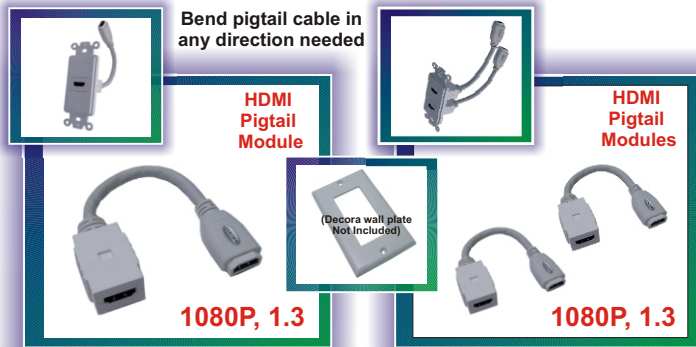

**New Products**  
**Audio Video Accessories**

**28-168-1 (1 Port)**  
**28-168-2 (2 Port)**  
Decora Wall plate with Straight Snap-In HDMI Female to Female Coupler  
1 or 2 port Decora style wall plates, with Female/Female gold plated HDMI gender changer module so you can use standard HDMI cables. 1.3b Certified, Color: White.

**28-169-1 (1 Port)**  
**28-169-2 (2 Port)**  
Decora Wall plate with 90 Degree Snap-In HDMI Female to Female Couplers  
1 or 2 port Decora style wall plates, with 90 degree (Right Angle) Female/Female HDMI gender changer module so you can use standard HDMI cables inside walls without having to bend your cables at angles that could damage them. Includes a single or double Decora plate. 1.3b Certified, Color: White.

**28-166K**  
Keystone HDMI 1.3b Female to Female Insert  
Fits in a standard keystone cutout, 1.3b Certified Female HDMI on front and back. Keystone is rotated 90 degrees to insert into any standard keystone faceplate. Gold-plated connections. Decora wall plate not included. Overall depth 1", Color: White.

**28-171-1 (1 Port)**  
Single Port HDMI 4" Pigtail HDMI Female to Female Coupler  
Fits into special decora wall plates with inner locking snap-in cutouts, included, see example 1A. 1.3b Certified, 1-7/8" depth, Color: White.