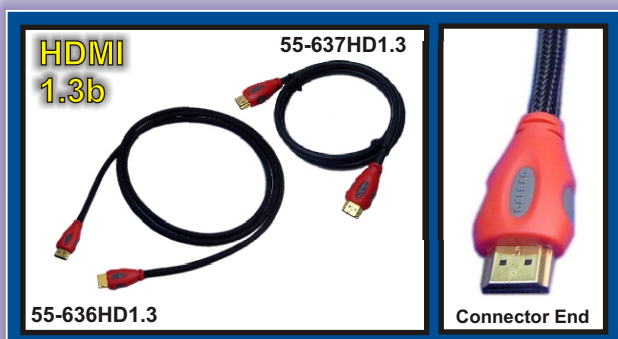

55-637HD1.3- (Length) -3, -6, -10, -12, -15, -20, -25, (Standard)
55-636HD1.3- (Length) -3, -6, -10 (Highgrade Cable)

55-636HD1.3 (24AWG), 1.3b Rated cable, Gold plated connectors, Black PVC Jacket
55-637HD1.3 (28AWG), 1.3b Rated cable, Gold plated connectors, Black Cable Braid

Calrads new PureHD HDMI cables deliver greater than 10.2 Gbps, supporting 1080p, 1.3b video, 12-bit color depth, Dolby TrueHD and DTS-HD surround sound, 120 Hz frame/refresh rates. 24K gold plated connectors to insure optimal transmission. Now you can maximize the digital performance of your Video and Audio interface by making the connection with the highest quality interface cables available.