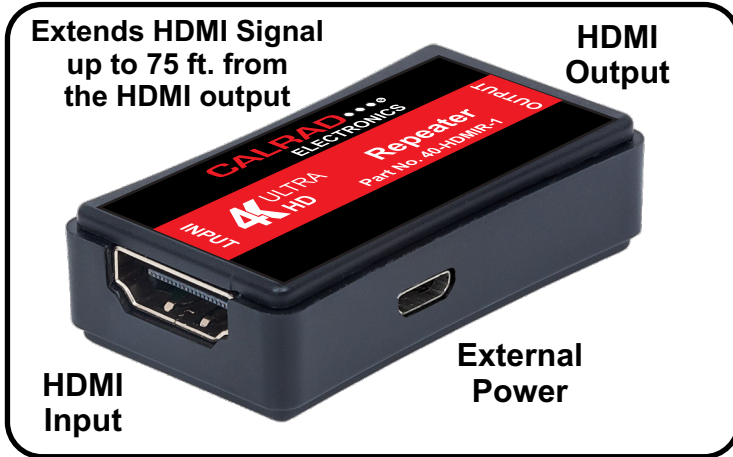

For technical assistance call: **323-465-2131**  
 www.calrad.com

**40-HDMIR-1**  
**HDMI Repeater**  
**4K x 2K \ 60hz (4:4:4)**

Extends HDMI Signal  
 up to 75 ft. from  
 the HDMI output

HDMI  
 Output

HDMI  
 Input

External  
 Power

HDMI Repeater Amplifier v2.0 4K 60Hz HDR 18Gbps - Up to 50m, (165 ft.) Total HDMI cable length. This inline repeater will amplify any standard HDMI signal up to video resolutions of 4K@60hz. Simply connect this unit in between two HDMI cables, (the repeater inline closest to display end) and your connection will instantly be supercharged. This repeater will digitally amplify and boost the HDMI signal, which in turn will significantly extend the maximum transmission distance between your source and display devices. Please see the connectivity diagram 1A. below for a typical installation.

**Please Note!**

In most cases 40-HDMIR-1 can obtain power through the HDMI standard bus 5Vdc internal power channel. in some cases additional amplification requires this unit to be powered through the micro USB port with the supplied interface cable.

- **Signal Input/Out:** HDMI
- **Signal Repeating Distance:** Up to 75 ft. from the HDMI output jack, 165 ft. total
- **Resolutions:** 4K x 2K @ 60Hz, 3D@1080p, 1080i/p @ 24/50/60Hz, 720p, 480i/p
- **HDCP Support:** HDCP 2.2 and HDCP 1.4 dual compliance
- **YUV:** 4:4:4
- **Color:** Supports 12 bit per channel (36 bit all channel) Deep Color
- **3D Support:** 1080P, 4K@30hz and 4K@60hz
- **Audio Support:** Dolby Atmos, DTS:X, LPCM 7.1, Dolby TrueHD, DTS-HD, Dolby Digital and DTS.
- **HDMI In/Out Connectors:** 2 x19 Pin Female Jacks, 14K Gold Plated
- **DC Power Cable Length:** USB Micro Male to USB type 'A' 2 ft. (Included)
- **Power Input:** Micro USB Jack
- **DC Power Supply:** 5Vdc
- **DC Current Draw:** 200ma
- **Color:** Black
- **Weight:** 349g
- **Dimensions (in):** 2.0" L x 1.1" W x 0.55" H