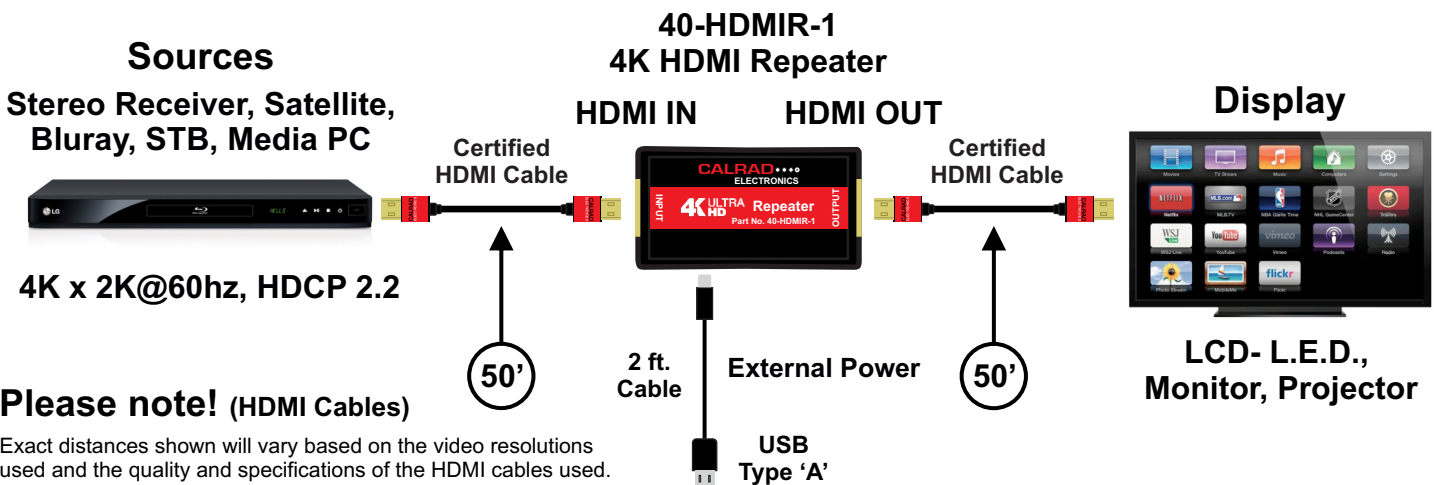

Connectivity Diagram 1A.

Please note! (HDMI Cables)

Exact distances shown will vary based on the video resolutions used and the quality and specifications of the HDMI cables used.

Specifications

- **Signal Input/Out:** HDMI
- **Signal Repeating Distance:** Up to 75 ft. from the HDMI output jack, 165 ft. total
- **Resolutions:** 4K x 2K @ 60Hz, 3D@1080p, 1080i/p @ 24/50/60Hz, 720p, 480i/p
- **HDCP Support:** HDCP 2.2 and HDCP 1.4 dual compliance
- **YUV:** 4:4:4
- **Color:** Supports 12 bit per channel (36 bit all channel) Deep Color
- **3D Support:** 1080P, 4K@30hz and 4K@60hz
- **Audio Support:** Dolby Atmos, DTS:X, LPCM 7.1, Dolby TrueHD, DTS-HD, Dolby Digital and DTS.
- **HDMI In/Out Connectors:** 2 x19 Pin Female Jacks, 14K Gold Plated
- **DC Power Cable Length:** USB Micro Male to USB type 'A' 2 ft. (Included)
- **Power Input:** Micro USB Jack
- **DC Power Supply:** 5Vdc
- **DC Current Draw:** 200ma
- **Color:** Black
- **Weight:** 349g
- **Dimensions (in):** 2.0" L x 1.1" W x 0.55" H

Package Contents

- 1 x 40-HDMIR-1 HDMI Repeater
- 1 x Micro USB to Type 'A' power cable
- 1 x User manual

40-HDMIR-1,05102019-WB