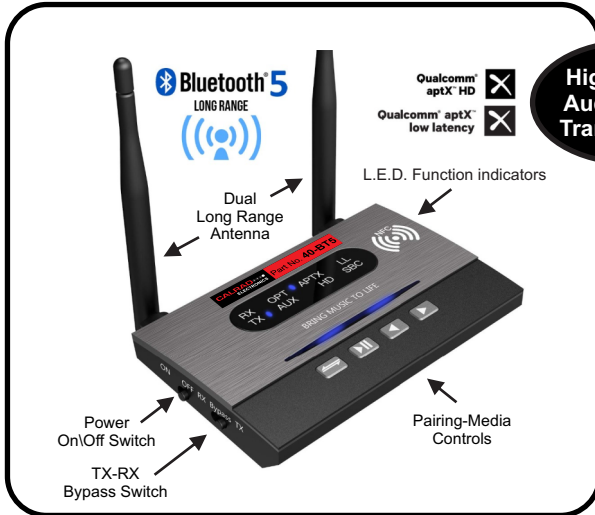

## Long Range Bluetooth V5.0 Transmitter\Receiver

The 40-BT5 Combination Bluetooth Transmitter Receiver uses Class 1 V 5.0 Bluetooth technology. A high gain dual antenna design is used to achieve long range connectivity, with distances up to 262 ft in open air free space. Use all your Bluetooth devices for reliable operation. Switch the 40-BT5 in to bypass mode for wired (Toslink) Digital PCM to Analog Stereo audio conversion. Tabletop or Wall mount options. Easy connectivity and Pairing to all devices, Computers, Smart phones, Smart Watches, Set Top Boxes. DC or Battery powered for portable use.