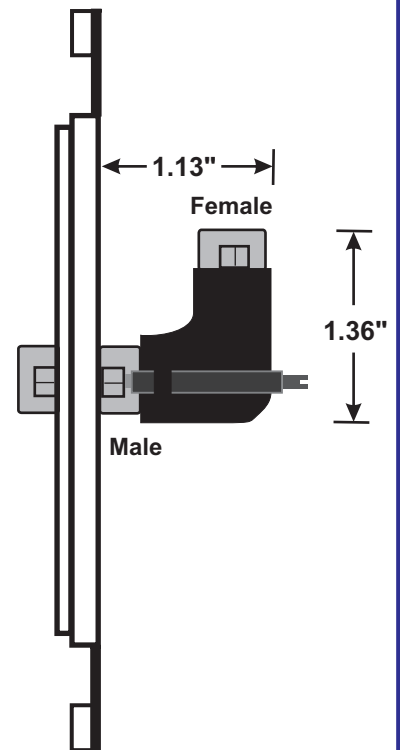

35-725A
Cable Exit Up

Features

- For use with wall-plates, DLP projectors or any equipment that requires low profile or 90 degree wire termination
- Male to Female low profile style adapter
- Knurled easy grip stainless steel thumb screws with slotted screwdriver ends

Typical Hookup Ceiling Mount Projector

Without Adapter

With Adapter

Body Width 1.33"

Body Depth 1.36"

Side View Wall Plate

Specifications:

Construction: Black PVC Plastic
VGA Plug and Play passive
Gold Plated contacts