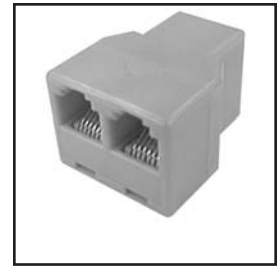

MODULAR "T" CONNECTORS

(1) modular female line cord type to (2) modular females for connecting line cords.

- 70-494 ..... 4-Wire
- 70-494A 6-Wire