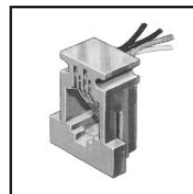

70-501 (616B)
Same wiring as 70-500, but has larger casing. For use in base for handset connection.