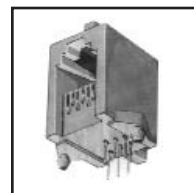

70 Series - Telephone Accessories

70-393

UB GEL-FILLED CONNECTOR

Permits tapping directly into existing cable conductor without service interruption. Position and pre-crimp feature prevents conductor from slipping prior to final crimp. Water displacing jelly is used to minimize moisture penetration that could corrode the wiring. Works with 19-26 awg. wire. Packaged in 25 or 100 quantities.

- 70-393-25.....25 pcs.
- 70-393-100.....100 pcs.
- 70-393-1000.....1000 pcs.

MODULAR PLUGS

Modular plugs to use on end of flat or round modular cable.

- 70-495..... Handset Type (10 pkg.)
- 70-496..... RJ11 Line Cord Type (10 pkg.)
- 70-496R..... 4-pin for round cable
- 70-496R-UL..... 4-pin, round stranded, UL app.
- 70-497..... RJ45 8-pin Type (5 pkg.)
- 70-497R..... 8-pin for round cable
- 70-497R-UL..... 8-cond, round, UL app.
- 70-497-RS-UL..... 8-cond, round, solid UL app.
- 70-499..... RJ12 6-pin Type (10 pkg.)
- 70-499R..... 6-pin for round Cable
- 70-499R-UL..... 6-pin, round stranded, UL app.
- 70-514..... 10 conductor tel./data plugs
- 70-514R..... 10 conductor for round cable
- 72-497R-25..... 8-pin for CAT 5e (25 pkg.)
- 72-497R-100..... 8-pin for CAT 5e (100 pkg.)
- 72-498R-25..... 8-pin for CAT 6 (25 pkg.)
- 72-498R-100..... 8-pin for CAT 6 (100 pkg.)

R = Round stranded
RS = Round Solid

TELEPHONE CABLE CRIMPING TOOLS

Crimping tools for installation of line cord plugs on modular cables. Also strips outer covers.

- 70-516 4-wire handset & line (plastic)
- 70-549..... 10-conductor
- 70-550..... 8-wire
- 70-551..... 4 & 6-wire