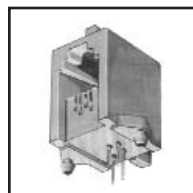

70 Series - Telephone Accessories

70-393

UB GEL-FILLED CONNECTOR

Permits tapping directly into existing cable conductor without service interruption. Position and pre-crimp feature prevents conductor from slipping prior to final crimp. Water displacing jelly is used to minimize moisture penetration that could corrode the wiring. Works with 19-26 awg. wire. Packaged in 25 or 100 quantities.

- 70-393-25.....25 pcs.
- 70-393-100.....100 pcs.
- 70-393-1000.....1000 pcs.

MODULAR PLUGS

Modular plugs to use on end of flat or round modular cable.

- 70-495..... Handset Type (10 pkg.)
- 70-496..... RJ11 Line Cord Type (10 pkg.)
- 70-496R..... 4-pin for round cable
- 70-496R-UL..... 4-pin, round stranded, UL app.
- 70-497..... RJ45 8-pin Type (5 pkg.)
- 70-497R..... 8-pin for round cable
- 70-497R-UL..... 8-cond, round, UL app.
- 70-497-RS-UL..... 8-cond, round, solid UL app.
- 70-499..... RJ12 6-pin Type (10 pkg.)
- 70-499R..... 6-pin for round Cable
- 70-499R-UL..... 6-pin, round stranded, UL app.
- 70-514..... 10 conductor tel./data plugs
- 70-514R..... 10 conductor for round cable
- 72-497R-25..... 8-pin for CAT 5e (25 pkg.)
- 72-497R-100..... 8-pin for CAT 5e (100 pkg.)
- 72-498R-25..... 8-pin for CAT 6 (25 pkg.)
- 72-498R-100..... 8-pin for CAT 6 (100 pkg.)

R = Round stranded
RS = Round Solid

TELEPHONE CABLE CRIMPING TOOLS

Crimping tools for installation of line cord plugs on modular cables. Also strips outer covers.

- 70-516 4-wire handset & line (plastic)
- 70-549..... 10-conductor
- 70-550..... 8-wire
- 70-551..... 4 & 6-wire