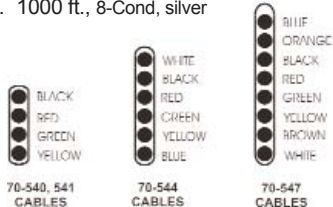

EXTENSION CORD WITH DUPLEX JACK

Modular plug to double jack for two phone devices.

70-443	14 ft.
70-444	25 ft.

FLAT MODULAR WIRE

28 gauge wire.

70-540*	50 ft., 4-Cond, black, white, silver, ivory
70-541-100*	100 ft., 4-Cond, black, white, silver, ivory
70-541-BK-1000	1000 ft., 4-Cond, black
70-541-IV-1000	1000 ft., 4-Cond, ivory
70-541-SL-1000	1000 ft., 4-Cond, silver
70-541-W-1000	1000 ft., 4-Cond, white
70-544-IV-100	100 ft., 6-Cond, ivory
70-544-IV-1000	1000 ft., 6-Cond, ivory
70-544-SL-100	100 ft., 6-Cond, silver
70-544-SL-1000	1000 ft., 6-Cond, silver
70-547-IV-100	100 ft., 8-Cond, ivory
70-547-IV-1000	1000 ft., 8-Cond, ivory
70-547-SL-100	100 ft., 8-Cond, silver
70-547-SL-1000	1000 ft., 8-Cond, silver

*Specify color when ordering.

INTERIOR VIEWS OF FLAT CABLES