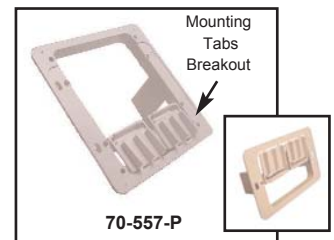

BOTTOM CABLE PORTS

70-558 SINGLE GANG 70-559 DUAL GANG EZ MOUNT PLATE

Comes with two mounting screws.

70-553 FLUSH MOUNT WALL BRACKET

Bracket with bendable tabs for a standard size telephone wall plate. Standard wall opening.

FLUSH MOUNT PLASTIC WALL BRACKET

Single or Double gang flush mount bracket with adjustable locking mounting tabs

- 70-556-P Single Gang
- 70-557-P Double Gang

New Item 70-568 FLUSH MOUNT PLASTIC WALL BRACKET

Single gang, plastic flush mount bracket with adjustable/locking mounting tabs. Color is Black

70-569 Dual Version

Double gang version provides a large open area behind the wall plate for volume controls and other A/V products to mount in.. Color is Black