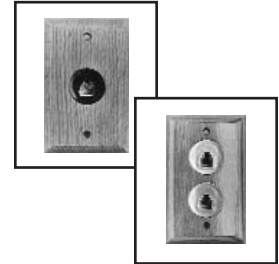

**70-536
SOLID OAK WALL PLATE**
Two 4-wire outlets.