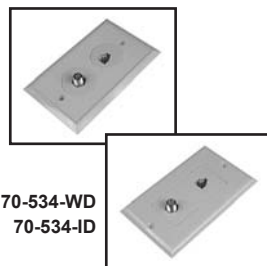

70-403-WS
70-426-WS
70-530-WS

FLUSH MOUNT, DOUBLE-JACK MODULAR WALL PLATES

Double jack wall plates designed to accept two modular plugs. Screw terminals.

- 70-410 4-Wire, Ivory
- 70-410-ALS4-Wire Almond, Smooth
- 70-410-ID4-wire Ivory Decora
- 70-410-S 4-Wire, Ivory, Smooth
- 70-410-W 4-Wire, White
- 70-410-WD4-Wire White Decora
- 70-410-WS. 4-Wire, White, Smooth
- 70-404 6-Wire, Ivory
- 70-404-W 6-Wire, White
- 70-404-S 6-Wire, Ivory, Smooth
- 70-404-WS. 6-Wire, White, Smooth
- 70-531 8-Wire, Ivory
- 70-531-S 8-Wire, Ivory, Smooth
- 70-531-W 8-Wire, White
- 70-531-WS. 8-Wire, White, Smooth

70-410-WD
70-410-ID

FLUSH MOUNT, DECORA STYLE MODULAR WALL PLATES

Wall plates designed to accept modular plugs. Screw terminals.

- 70-570-WD ..White Decora Single, 4-Wire
- 70-570-IDIvory Decora, Single, 4-Wire
- 70-571-IDIvory Decora, Single, 6-Wire

PHONE/TV WALL PLATE

Plastic wall plate that has an F-81 connector for TV and a telephone jack all in one plate.

- 70-534 Ivory
- 70-534-ALS Almond, Smooth
- 70-534-ID Ivory Decora
- 70-534-W White
- 70-534-WD White Decora
- 70-534-WS White, Smooth