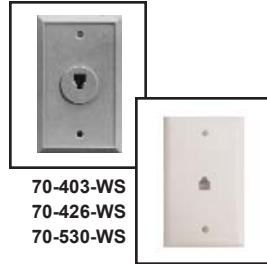

70 Series - Telephone Accessories

FLUSH MOUNT, SINGLE-JACK MODULAR WALL PLATES

For new construction or conversion to modular instruments. Screw terminals.

- 70-4034-Wire, Ivory
- 70-403-AL4Wire Almond
- 70-403-ALS .4Wire Almond Smooth
- 70-403-BR.....4-Wire, Brown
- 70-403-S4-Wire, Ivory, Smooth
- 70-403-W4 Wire, White
- 70-403-WS...4-Wire, White, Smooth
- 70-4266-Wire, Ivory
- 70-426-S6-Wire, Ivory, Smooth
- 70-426-W6-Wire, White
- 70-426-WS...6-Wire, White, Smooth
- 70-5308-Wire, Ivory
- 70-530-S8-Wire, Ivory, Smooth
- 70-530-W8-Wire, White
- 70-530-WS...8-Wire, White, Smooth

70-403-WS
70-426-WS
70-530-WS

FLUSH MOUNT, DOUBLE-JACK MODULAR WALL PLATES

Double jack wall plates designed to accept two modular plugs. Screw terminals.

- 70-410 4-Wire, Ivory
- 70-410-ALS4-Wire Almond, Smooth
- 70-410-ID4-wire Ivory Decora
- 70-410-S 4-Wire, Ivory, Smooth
- 70-410-W 4-Wire, White
- 70-410-WD4-Wire White Decora
- 70-410-WS. 4-Wire, White, Smooth
- 70-404 6-Wire, Ivory
- 70-404-W 6-Wire, White
- 70-404-S 6-Wire, Ivory, Smooth
- 70-404-WS. 6-Wire, White, Smooth
- 70-531 8-Wire, Ivory
- 70-531-S 8-Wire, Ivory, Smooth
- 70-531-W 8-Wire, White
- 70-531-WS. 8-Wire, White, Smooth