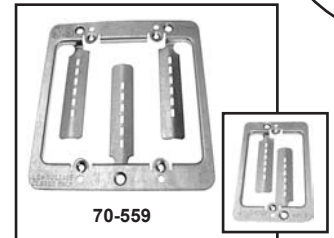

BOTTOM CABLE PORTS

70-558 SINGLE GANG 70-559 DUAL GANG EZ MOUNT PLATE

Comes with two mounting screws.

70-553 FLUSH MOUNT WALL BRACKET

Bracket with bendable tabs for a standard size telephone wall plate. Standard wall opening.