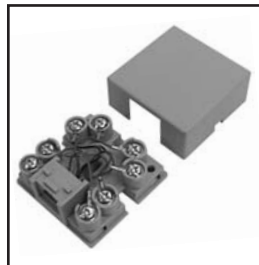

70-491 SECURITY VOICE BOX MODULAR WALL JACK

8-Pin Female modular voice box connector. For alarm reporting devices, with 4 shorting bars.