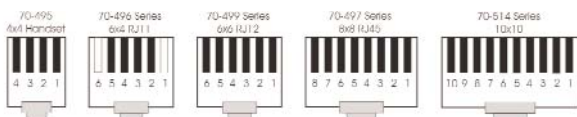

70 Series - Telephone Accessories

70-393

UB GEL-FILLED CONNECTOR

Permits tapping directly into existing cable conductor without service interruption. Position and pre-crimp feature prevents conductor from slipping prior to final crimp. Water displacing jelly is used to minimize moisture penetration that could corrode the wiring. Works with 19-26 awg. wire. Packaged in 25 or 100 quantities.

- 70-393-25.....25 pcs.
- 70-393-100.....100 pcs.
- 70-393-1000.....1000 pcs.

MODULAR PLUGS

Modular plugs to use on end of flat or round modular cable.

- 70-495..... Handset Type (10 pkg.)
- 70-496..... RJ11 Line Cord Type (10 pkg.)
- 70-496R..... 4-pin for round cable
- 70-496R-UL..... 4-pin, round stranded, UL app.
- 70-497..... RJ45 8-pin Type (5 pkg.)
- 70-497R..... 8-pin for round cable
- 70-497R-UL..... 8-cond, round, UL app.
- 70-497-RS-UL..... 8-cond, round, solid UL app.
- 70-499..... RJ12 6-pin Type (10 pkg.)
- 70-499R..... 6-pin for round Cable
- 70-499R-UL..... 6-pin, round stranded, UL app.
- 70-514..... 10 conductor tel./data plugs
- 70-514R..... 10 conductor for round cable
- 72-497R-25..... 8-pin for CAT 5e (25 pkg.)
- 72-497R-100..... 8-pin for CAT 5e (100 pkg.)
- 72-498R-25..... 8-pin for CAT 6 (25 pkg.)
- 72-498R-100..... 8-pin for CAT 6 (100 pkg.)

R = Round stranded
RS = Round Solid

TELEPHONE CABLE CRIMPING TOOLS

Crimping tools for installation of line cord plugs on modular cables. Also strips outer covers.

- 70-516 4-wire handset & line (plastic)
- 70-549..... 10-conductor
- 70-550..... 8-wire
- 70-551..... 4 & 6-wire