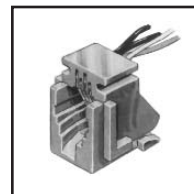

70-502 (616C)
Modular handset female chassis jack, 4-position, 4 wires with lugs. For use in handset.

MODULAR PLUGS

Modular plugs to use on end of flat or round modular cable.

- 70-495..... Handset Type (10 pkg.)
- 70-496..... RJ11 Line Cord Type (10 pkg.)
- 70-496R..... 4-pin for round cable
- 70-496R-UL..... 4-pin, round stranded, UL app.
- 70-497..... RJ45 8-pin Type (5 pkg.)
- 70-497R..... 8-pin for round cable
- 70-497R-UL..... 8-cond, round, UL app.
- 70-497-RS-UL..... 8-cond, round, solid UL app.
- 70-499..... RJ12 6-pin Type (10 pkg.)
- 70-499R..... 6-pin for round Cable
- 70-499R-UL..... 6-pin, round stranded, UL app.
- 70-514..... 10 conductor tel./data plugs
- 70-514R..... 10 conductor for round cable
- 72-497R-25..... 8-pin for CAT 5e (25 pkg.)
- 72-497R-100..... 8-pin for CAT 5e (100 pkg.)
- 72-498R-25..... 8-pin for CAT 6 (25 pkg.)
- 72-498R-100..... 8-pin for CAT 6 (100 pkg.)