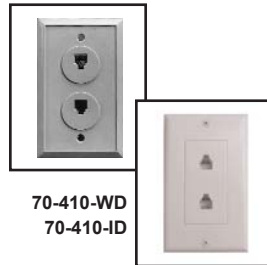

70 Series - Telephone Accessories

FLUSH MOUNT, SINGLE-JACK MODULAR WALL PLATES

For new construction or conversion to modular instruments. Screw terminals.

- 70-4034-Wire, Ivory
- 70-403-AL4Wire Almond
- 70-403-ALS .4Wire Almond Smooth
- 70-403-BR.....4-Wire, Brown
- 70-403-S4-Wire, Ivory, Smooth
- 70-403-W4 Wire, White
- 70-403-WS...4-Wire, White, Smooth
- 70-4266-Wire, Ivory
- 70-426-S6-Wire, Ivory, Smooth
- 70-426-W6-Wire, White
- 70-426-WS...6-Wire, White, Smooth
- 70-5308-Wire, Ivory
- 70-530-S8-Wire, Ivory, Smooth
- 70-530-W8-Wire, White
- 70-530-WS...8-Wire, White, Smooth

70-403-WS
70-426-WS
70-530-WS

FLUSH MOUNT, DOUBLE-JACK MODULAR WALL PLATES

Double jack wall plates designed to accept two modular plugs. Screw terminals.

- 70-410 4-Wire, Ivory
- 70-410-ALS4-Wire Almond, Smooth
- 70-410-ID4-wire Ivory Decora
- 70-410-S 4-Wire, Ivory, Smooth
- 70-410-W 4-Wire, White
- 70-410-WD4-Wire White Decora
- 70-410-WS. 4-Wire, White, Smooth
- 70-404 6-Wire, Ivory
- 70-404-W 6-Wire, White
- 70-404-S 6-Wire, Ivory, Smooth
- 70-404-WS. 6-Wire, White, Smooth
- 70-531 8-Wire, Ivory
- 70-531-S 8-Wire, Ivory, Smooth
- 70-531-W 8-Wire, White
- 70-531-WS. 8-Wire, White, Smooth