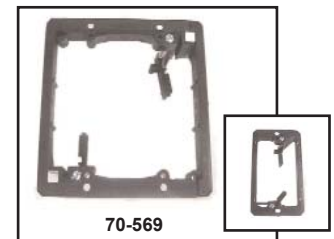

BOTTOM CABLE PORTS

70-558 SINGLE GANG 70-559 DUAL GANG EZ MOUNT PLATE

Comes with two mounting screws.

70-553 FLUSH MOUNT WALL BRACKET

Bracket with bendable tabs for a standard size telephone wall plate. Standard wall opening.

FLUSH MOUNT PLASTIC WALL BRACKET

Single or Double gang flush mount bracket with adjustable locking mounting tabs

- 70-556-P Single Gang
- 70-557-P Double Gang

New Item 70-568 FLUSH MOUNT PLASTIC WALL BRACKET

Single gang, plastic flush mount bracket with adjustable/locking mounting tabs. Color is Black

70-569 Dual Version

Double gang version provides a large open area behind the wall plate for volume controls and other A/V products to mount in.. Color is Black