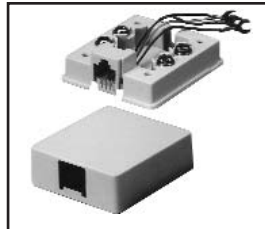

SURFACE JACK ASSEMBLY, STD 4-WIRE

Replacement jack with modular jack and color-coded lugs. Complete with connector block.

- 70-402 ..... 4-Wire, Ivory
- 70-402-W ..... 4-Wire, White
- 70-413 ..... 6-Wire, Ivory
- 70-413-W ..... 6-Wire, White
- 70-414 ..... 8-Wire, Ivory
- 70-414-W ..... 8-Wire, White