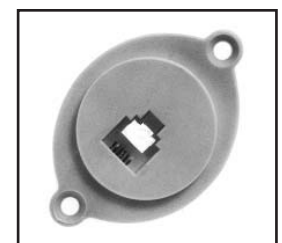

FLUSH MOUNT PLASTIC WALL BRACKET

Single or Double gang flush mount bracket with adjustable locking mounting tabs

- 70-556-P Single Gang
- 70-557-P Double Gang

New Item 70-568 FLUSH MOUNT PLASTIC WALL BRACKET

Single gang, plastic flush mount bracket with adjustable/locking mounting tabs. Color is Black

70-569 Dual Version

Double gang version provides a large open area behind the wall plate for volume controls and other A/V products to mount in.. Color is Black

70-486 OVAL FLUSH JACK ASSEMBLY

Assembly is a complete installation package for flush mounting a single modular telephone station outlet in any standard electrical outlet box. Screw terminals. 4-conductor.