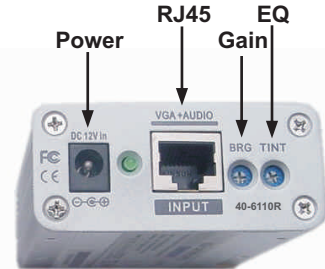

Units Sold Separately

Specifications:

DC Power 12Vdc 300ma
Max Input Video Level 1.5V p-p
High Slew Rate 2000V/us
Video Bandwidth 250 MHz
Audio Bandwidth 20-20Khz, +/- 1 db
Video Resolutions
PC: VGA, XGA, SXGA,
HDTV: 1080P, 1080I, 720P, 480P
Size: L-2.75" x W-2.6" x H-1"
Connectors: RJ45, 3.5mm, HD-DB15
Female Jacks
Includes: 1ft - 3.5mm Male to dual stereo
RCA adapter cable, 1ft. - HD-DB15 Male
to RCA Component Y, Pb, Pr male
adapter cable

Transmitter
40-6110

Receiver
40-6110R

'Differential Technology
Breaks Grounds from
Transmitter to Receiver'

No More Ground
Lift Adapters

No More 60 Hz Bars or
Interference Lines
In your pictures