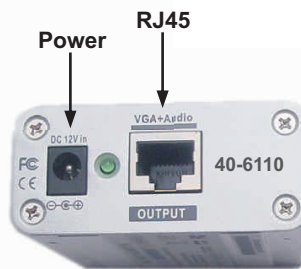

819 N. Highland Ave.
Los Angeles, CA 90038

Tel. (323) 465-2131, Fax (323) 465-3504
Visit us on the web at www.calrad.com

40-6110, 40-6110R

**ACTIVE BALUNS FOR
HDTV COMPONENT
OR PC VGA VIDEO,
ANALOG OR DIGITAL AUDIO
OVER 1 CAT5**

Units Sold Separately

Specifications:

DC Power 12Vdc 300ma
Max Input Video Level 1.5V p-p
High Slew Rate 2000V/us
Video Bandwidth 250 MHz
Audio Bandwidth 20-20Khz, +/- 1 db
Video Resolutions
PC: VGA, XGA, SXGA,
HDTV: 1080P, 1080I, 720P, 480P
Size: L-2.75" x W-2.6" x H-1"
Connectors: RJ45, 3.5mm, HD-DB15
Female Jacks
Includes: 1ft - 3.5mm Male to dual stereo
RCA adapter cable, 1ft. - HD-DB15 Male
to RCA Component Y, Pb, Pr male
adapter cable